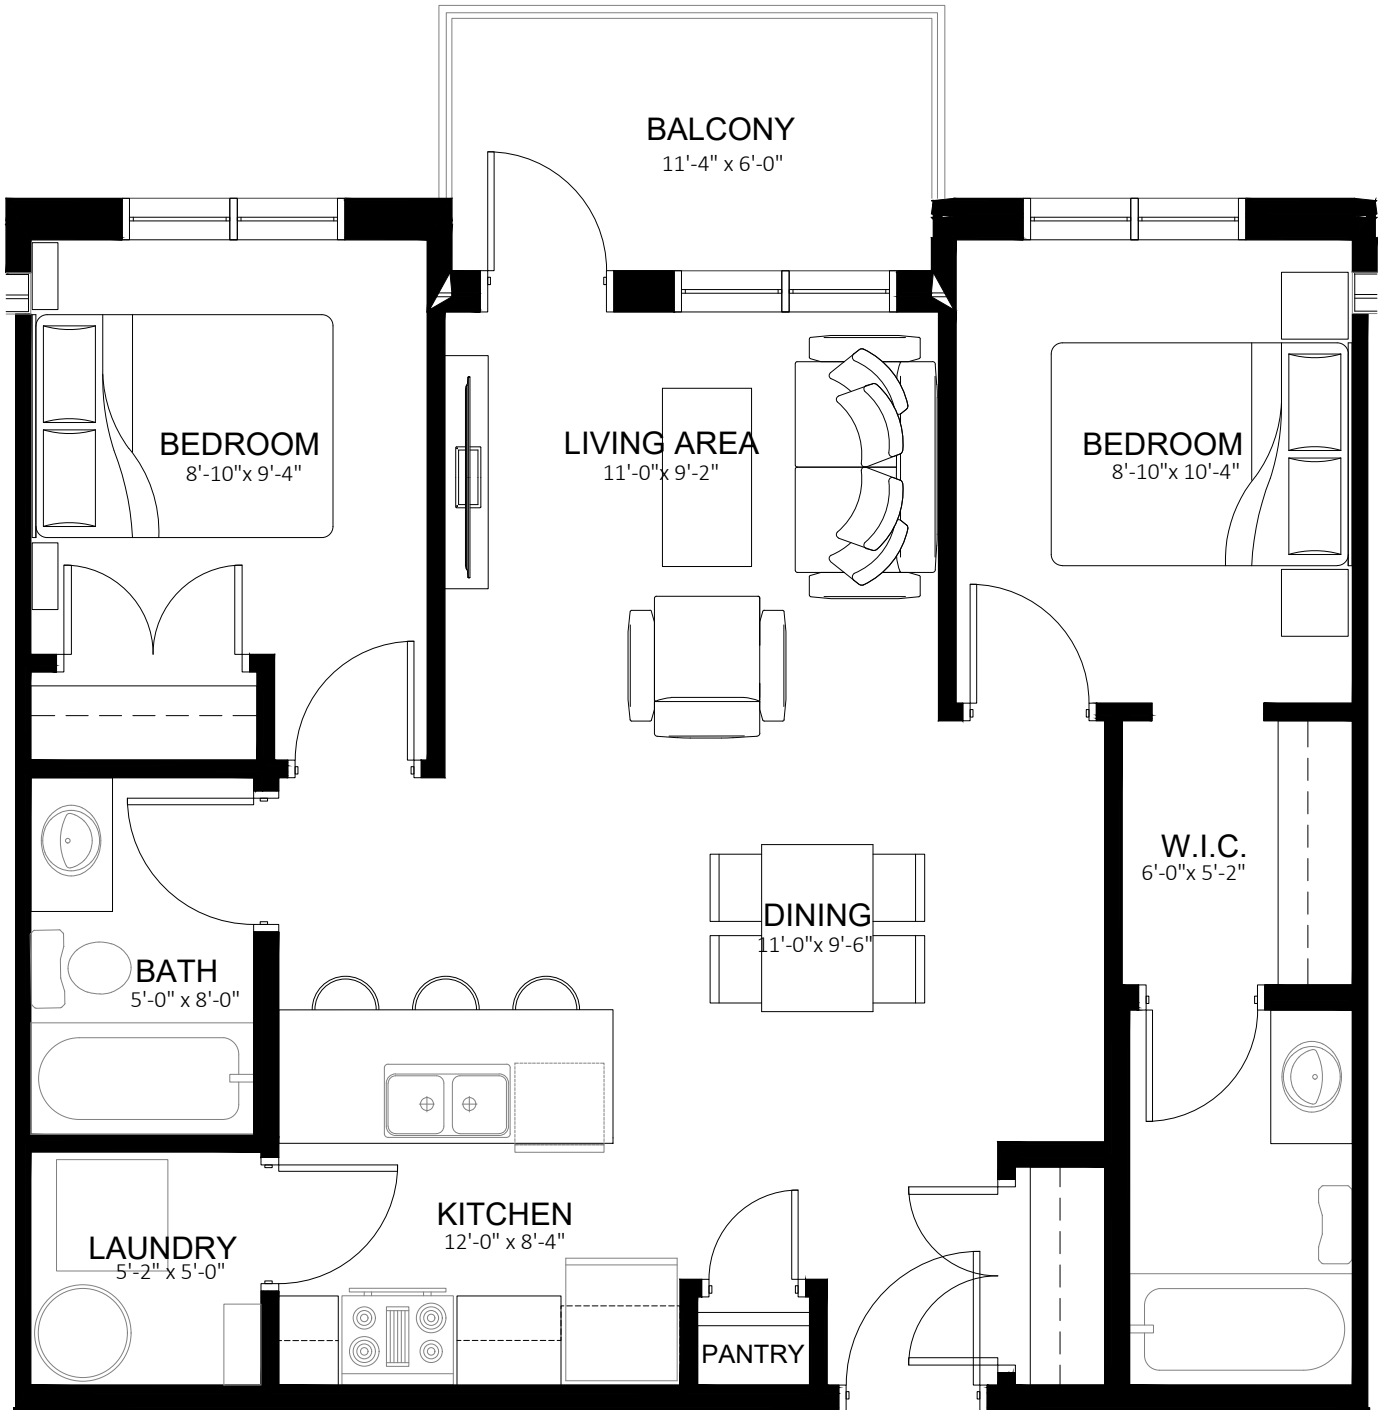

PAVONE

RENTAL COMMUNITIES

BASEMENT 4309 sq. ft.

PAVONE

RENTAL COMMUNITIES

MAIN FLOOR 4423 sq.ft.

PAVONE

RENTAL COMMUNITIES

TYPICAL FLOOR 4440 sq. ft.

PAVONE

RENTAL COMMUNITIES

FOURTH FLOOR 4440 sq.ft.

PAVONE

RENTAL COMMUNITIES

SUITE A 564.4 sq.ft.

PAVONE

RENTAL COMMUNITIES

SUITE B 806.5 sq. ft.

PAVONE

RENTAL COMMUNITIES

SUITE C 888.4 sq.ft.

PAVONE

RENTAL COMMUNITIES

SUITE D 624.6 sq.ft.

PAVONE

RENTAL COMMUNITIES

SUITE E 798 sq.ft.

PAVONE

RENTAL COMMUNITIES

SUITE F 574.4 sq.ft.