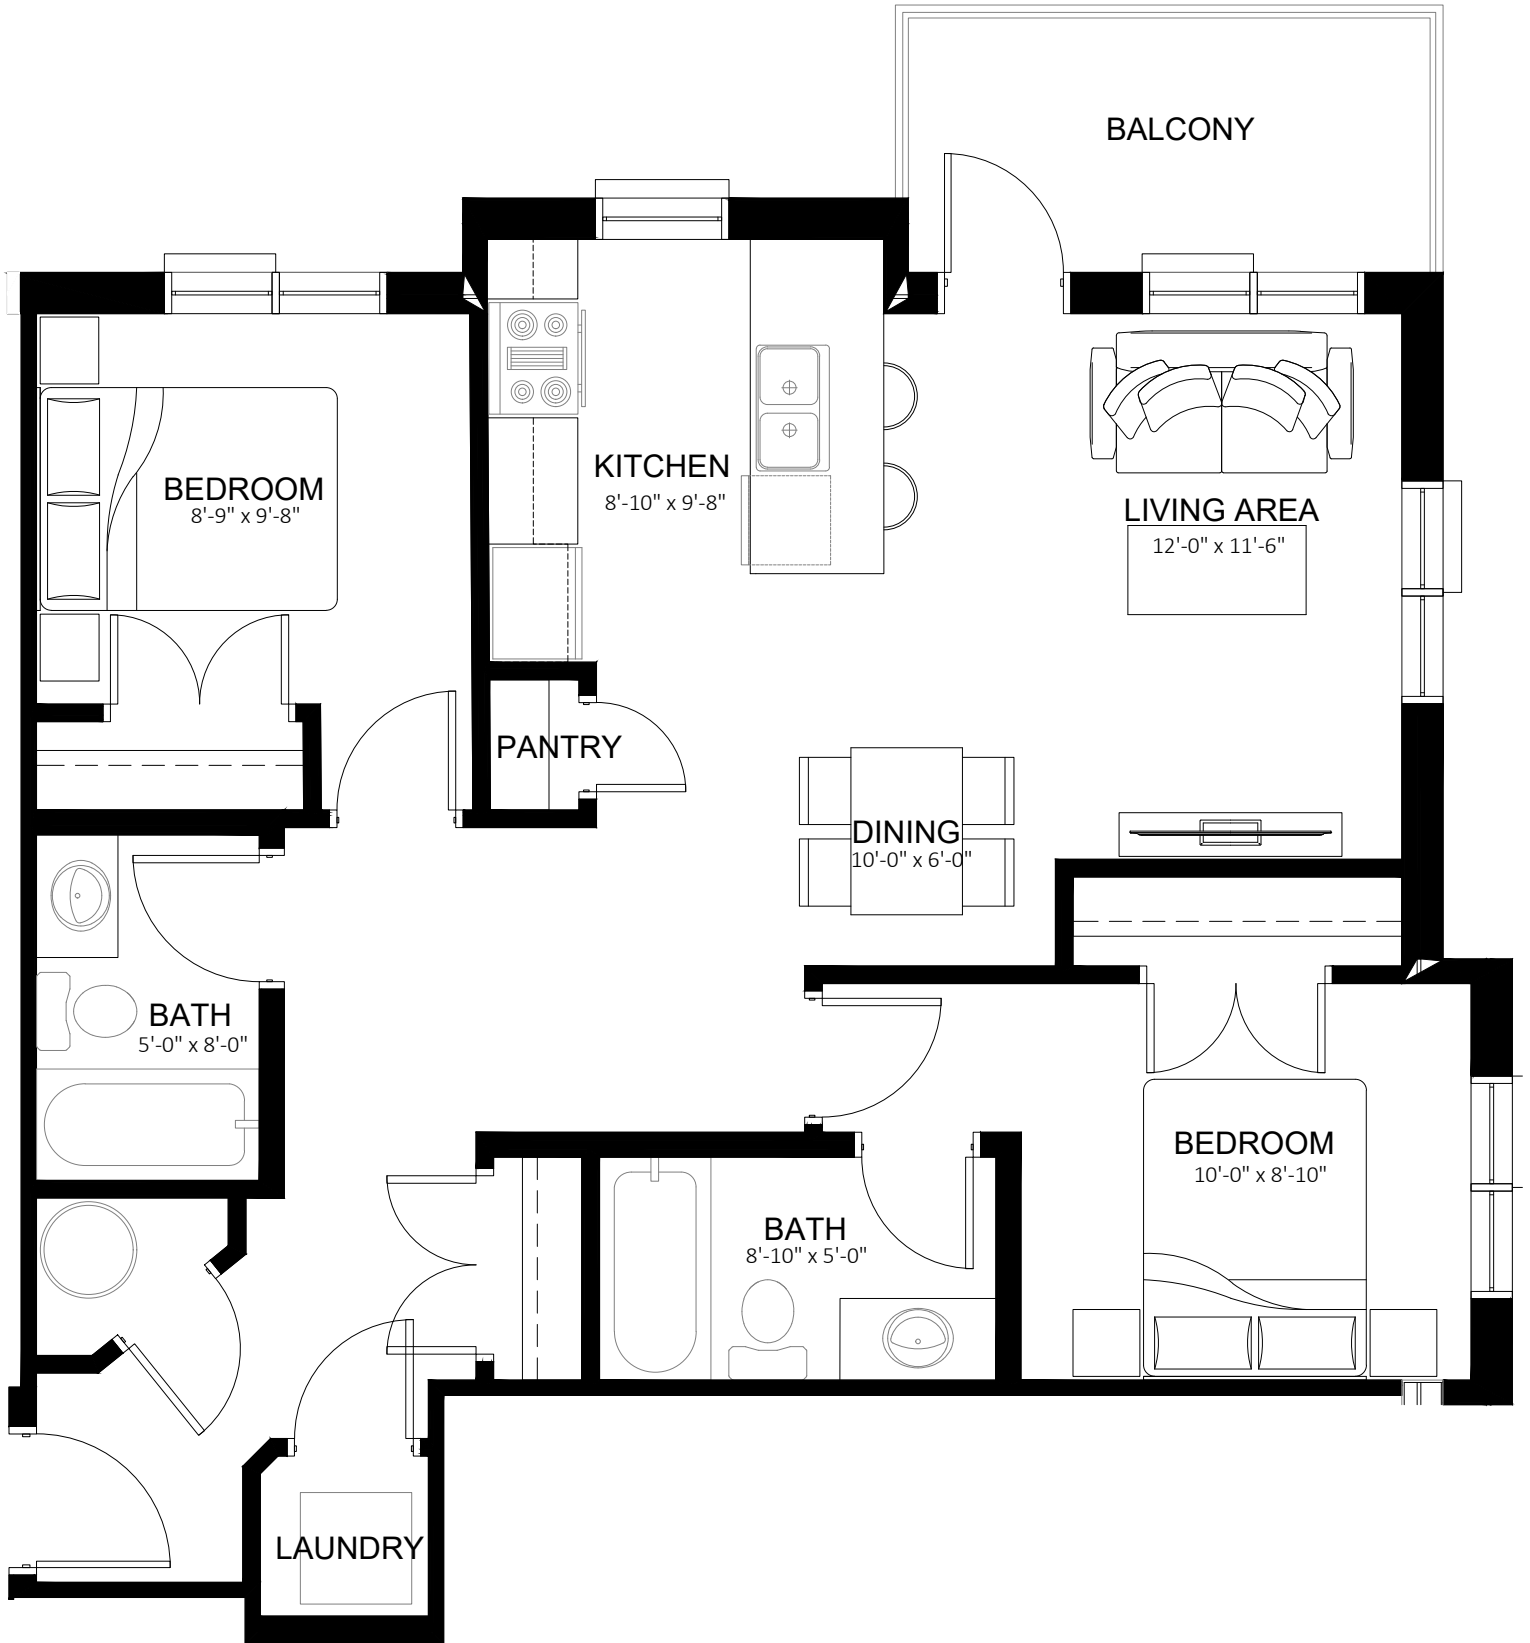

PAVONE

RENTAL COMMUNITIES

BASEMENT 4309 sq. ft.

PAVONE

RENTAL COMMUNITIES

MAIN FLOOR 4423 sq.ft.

PAVONE

RENTAL COMMUNITIES

TYPICAL FLOOR 4440 sq. ft.

PAVONE

RENTAL COMMUNITIES

FOURTH FLOOR 4440 sq.ft.

PAVONE

RENTAL COMMUNITIES

SUITE A 564.4 sq.ft.

PAVONE

RENTAL COMMUNITIES

SUITE B 806.5 sq. ft.

PAVONE

RENTAL COMMUNITIES

SUITE C 888.4 sq.ft.

PAVONE

RENTAL COMMUNITIES

SUITE D 624.6 sq.ft.

PAVONE

RENTAL COMMUNITIES

SUITE E 798 sq.ft.

PAVONE

RENTAL COMMUNITIES

SUITE F 574.4 sq.ft.