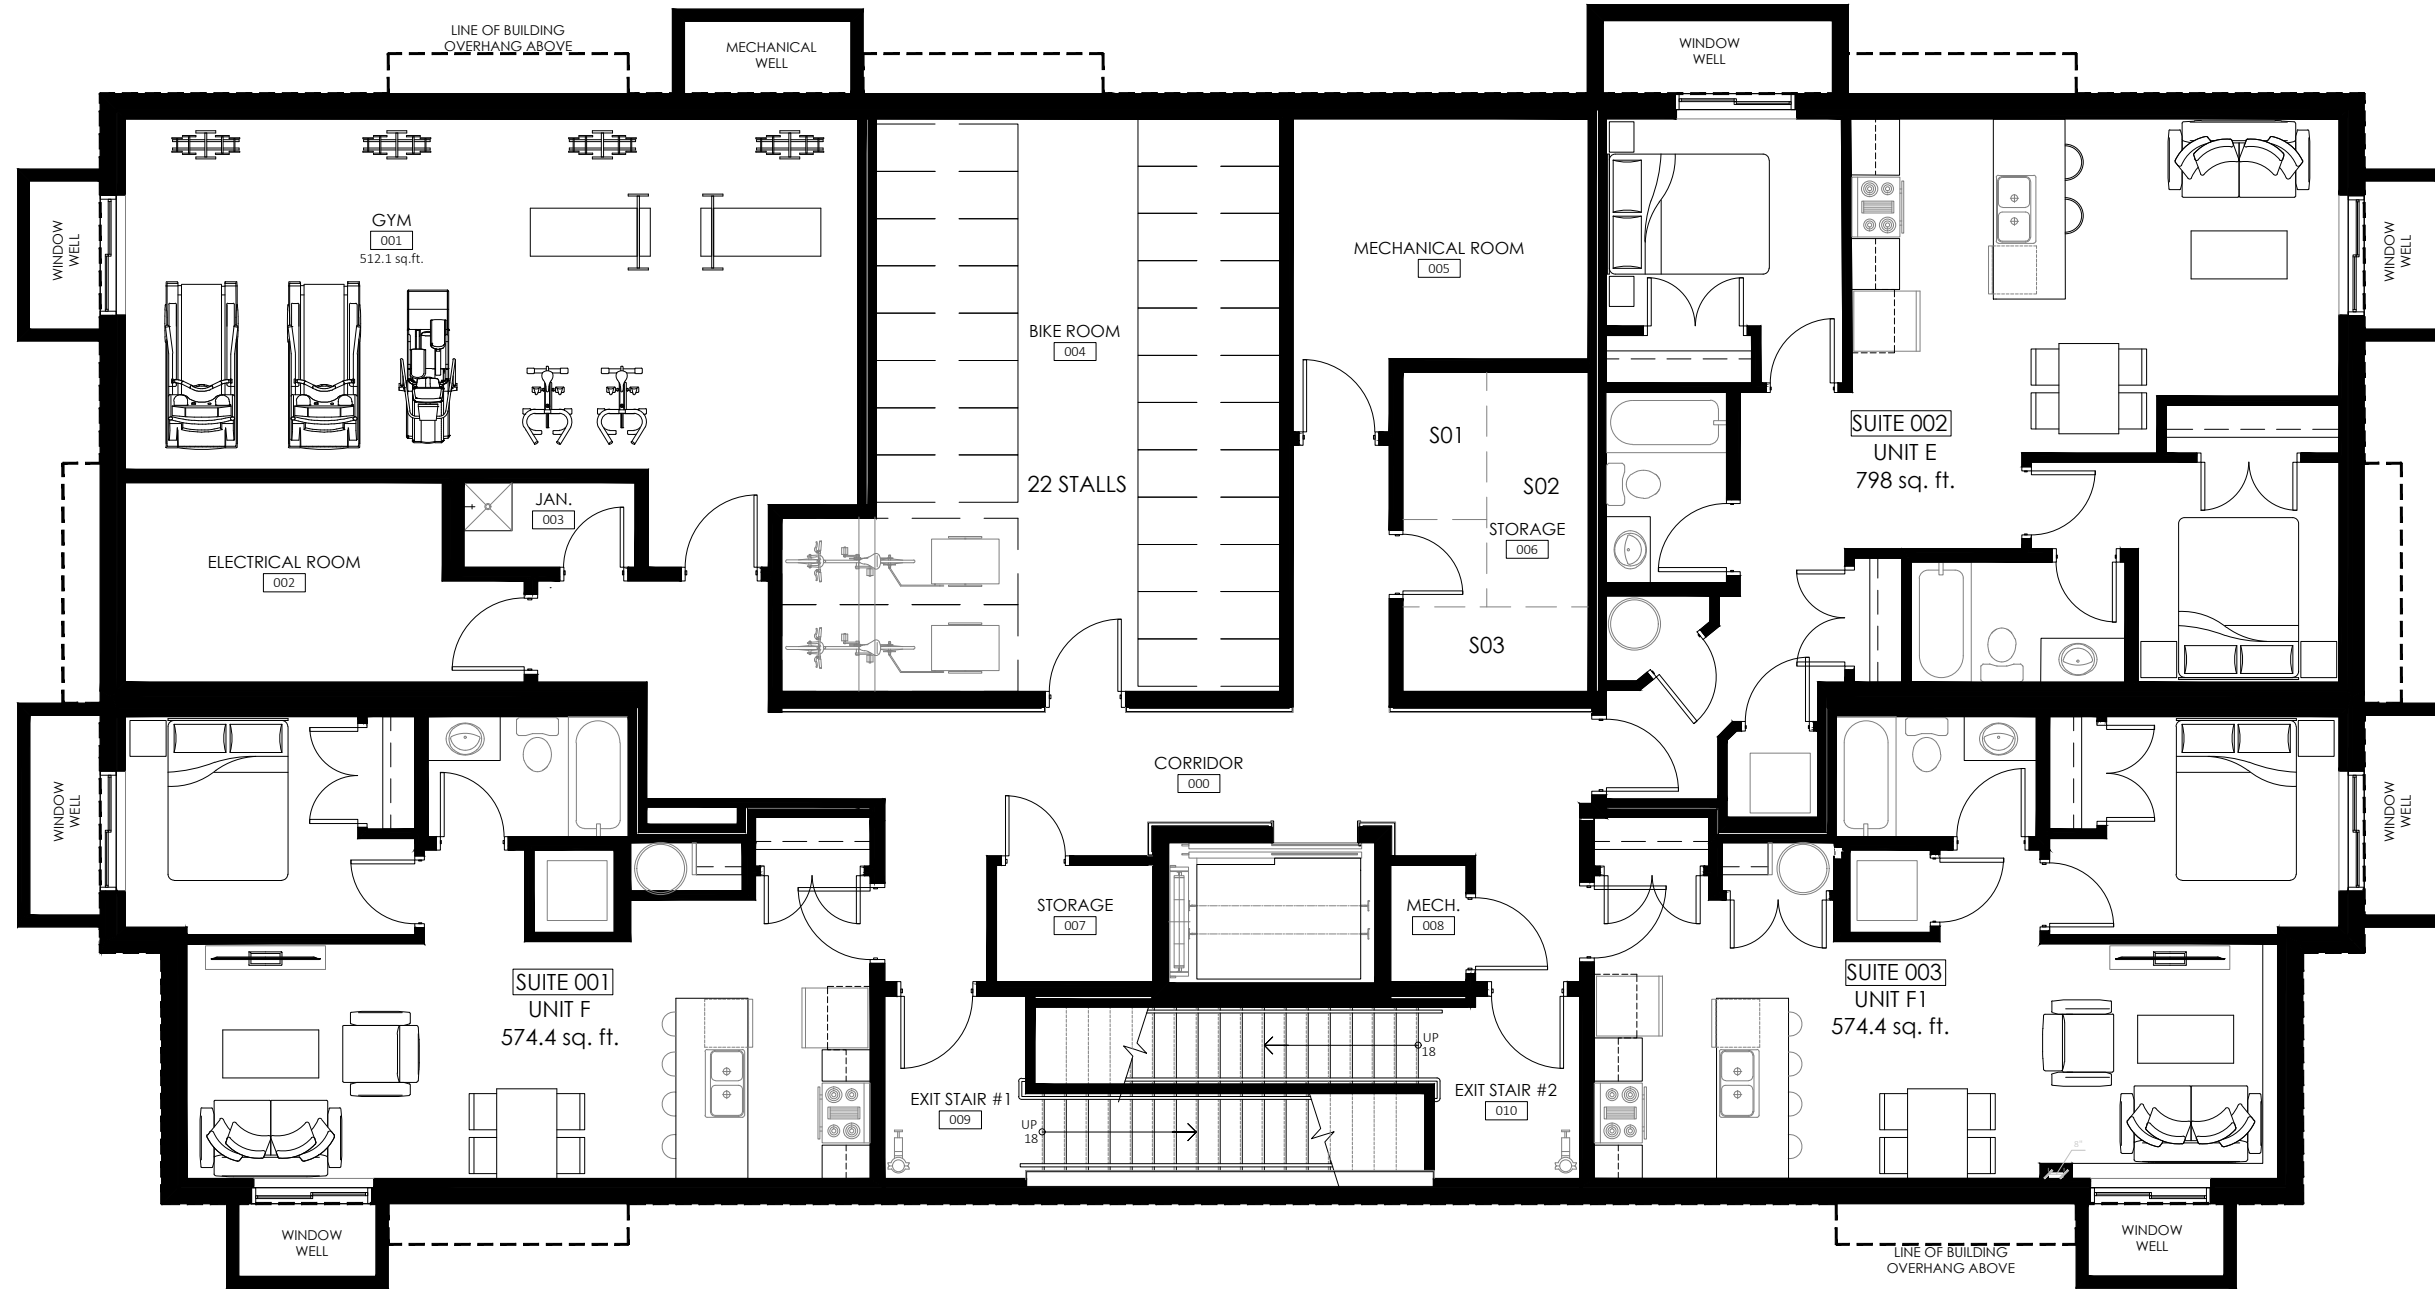

PAVONE

RENTAL COMMUNITIES

BASEMENT 4309 sq. ft.

PAVONE

RENTAL COMMUNITIES

MAIN FLOOR 4423 sq.ft.

PAVONE

RENTAL COMMUNITIES

TYPICAL FLOOR 4440 sq. ft.

PAVONE

RENTAL COMMUNITIES

FOURTH FLOOR 4440 sq.ft.

PAVONE

RENTAL COMMUNITIES

SUITE A 564.4 sq.ft.

PAVONE

RENTAL COMMUNITIES

SUITE B 806.5 sq. ft.

PAVONE

RENTAL COMMUNITIES

SUITE C 888.4 sq.ft.

PAVONE

RENTAL COMMUNITIES

SUITE D 624.6 sq.ft.

PAVONE

RENTAL COMMUNITIES

SUITE E 798 sq.ft.

PAVONE

RENTAL COMMUNITIES

SUITE F 574.4 sq.ft.