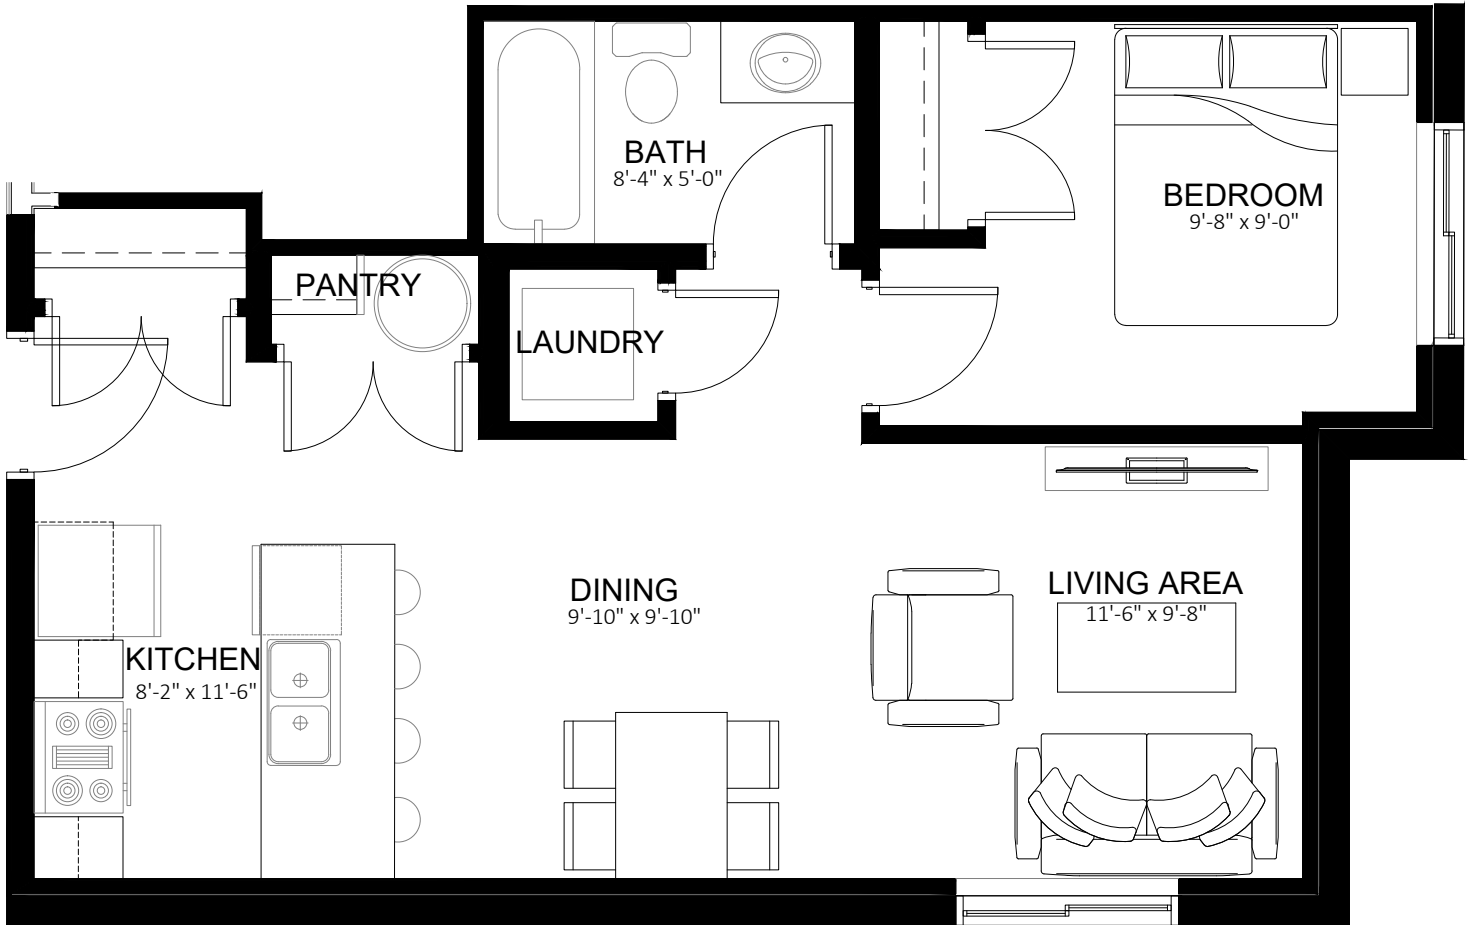

RENTAL COMMUNITIES

SUITE B 806.5 sq. ft.

PAVONE

RENTAL COMMUNITIES

SUITE C 888.4 sq.ft.

PAVONE

RENTAL COMMUNITIES

SUITE D 624.6 sq.ft.

PAVONE

RENTAL COMMUNITIES

SUITE E 798 sq.ft.

PAVONE

RENTAL COMMUNITIES

SUITE F 574.4 sq.ft.