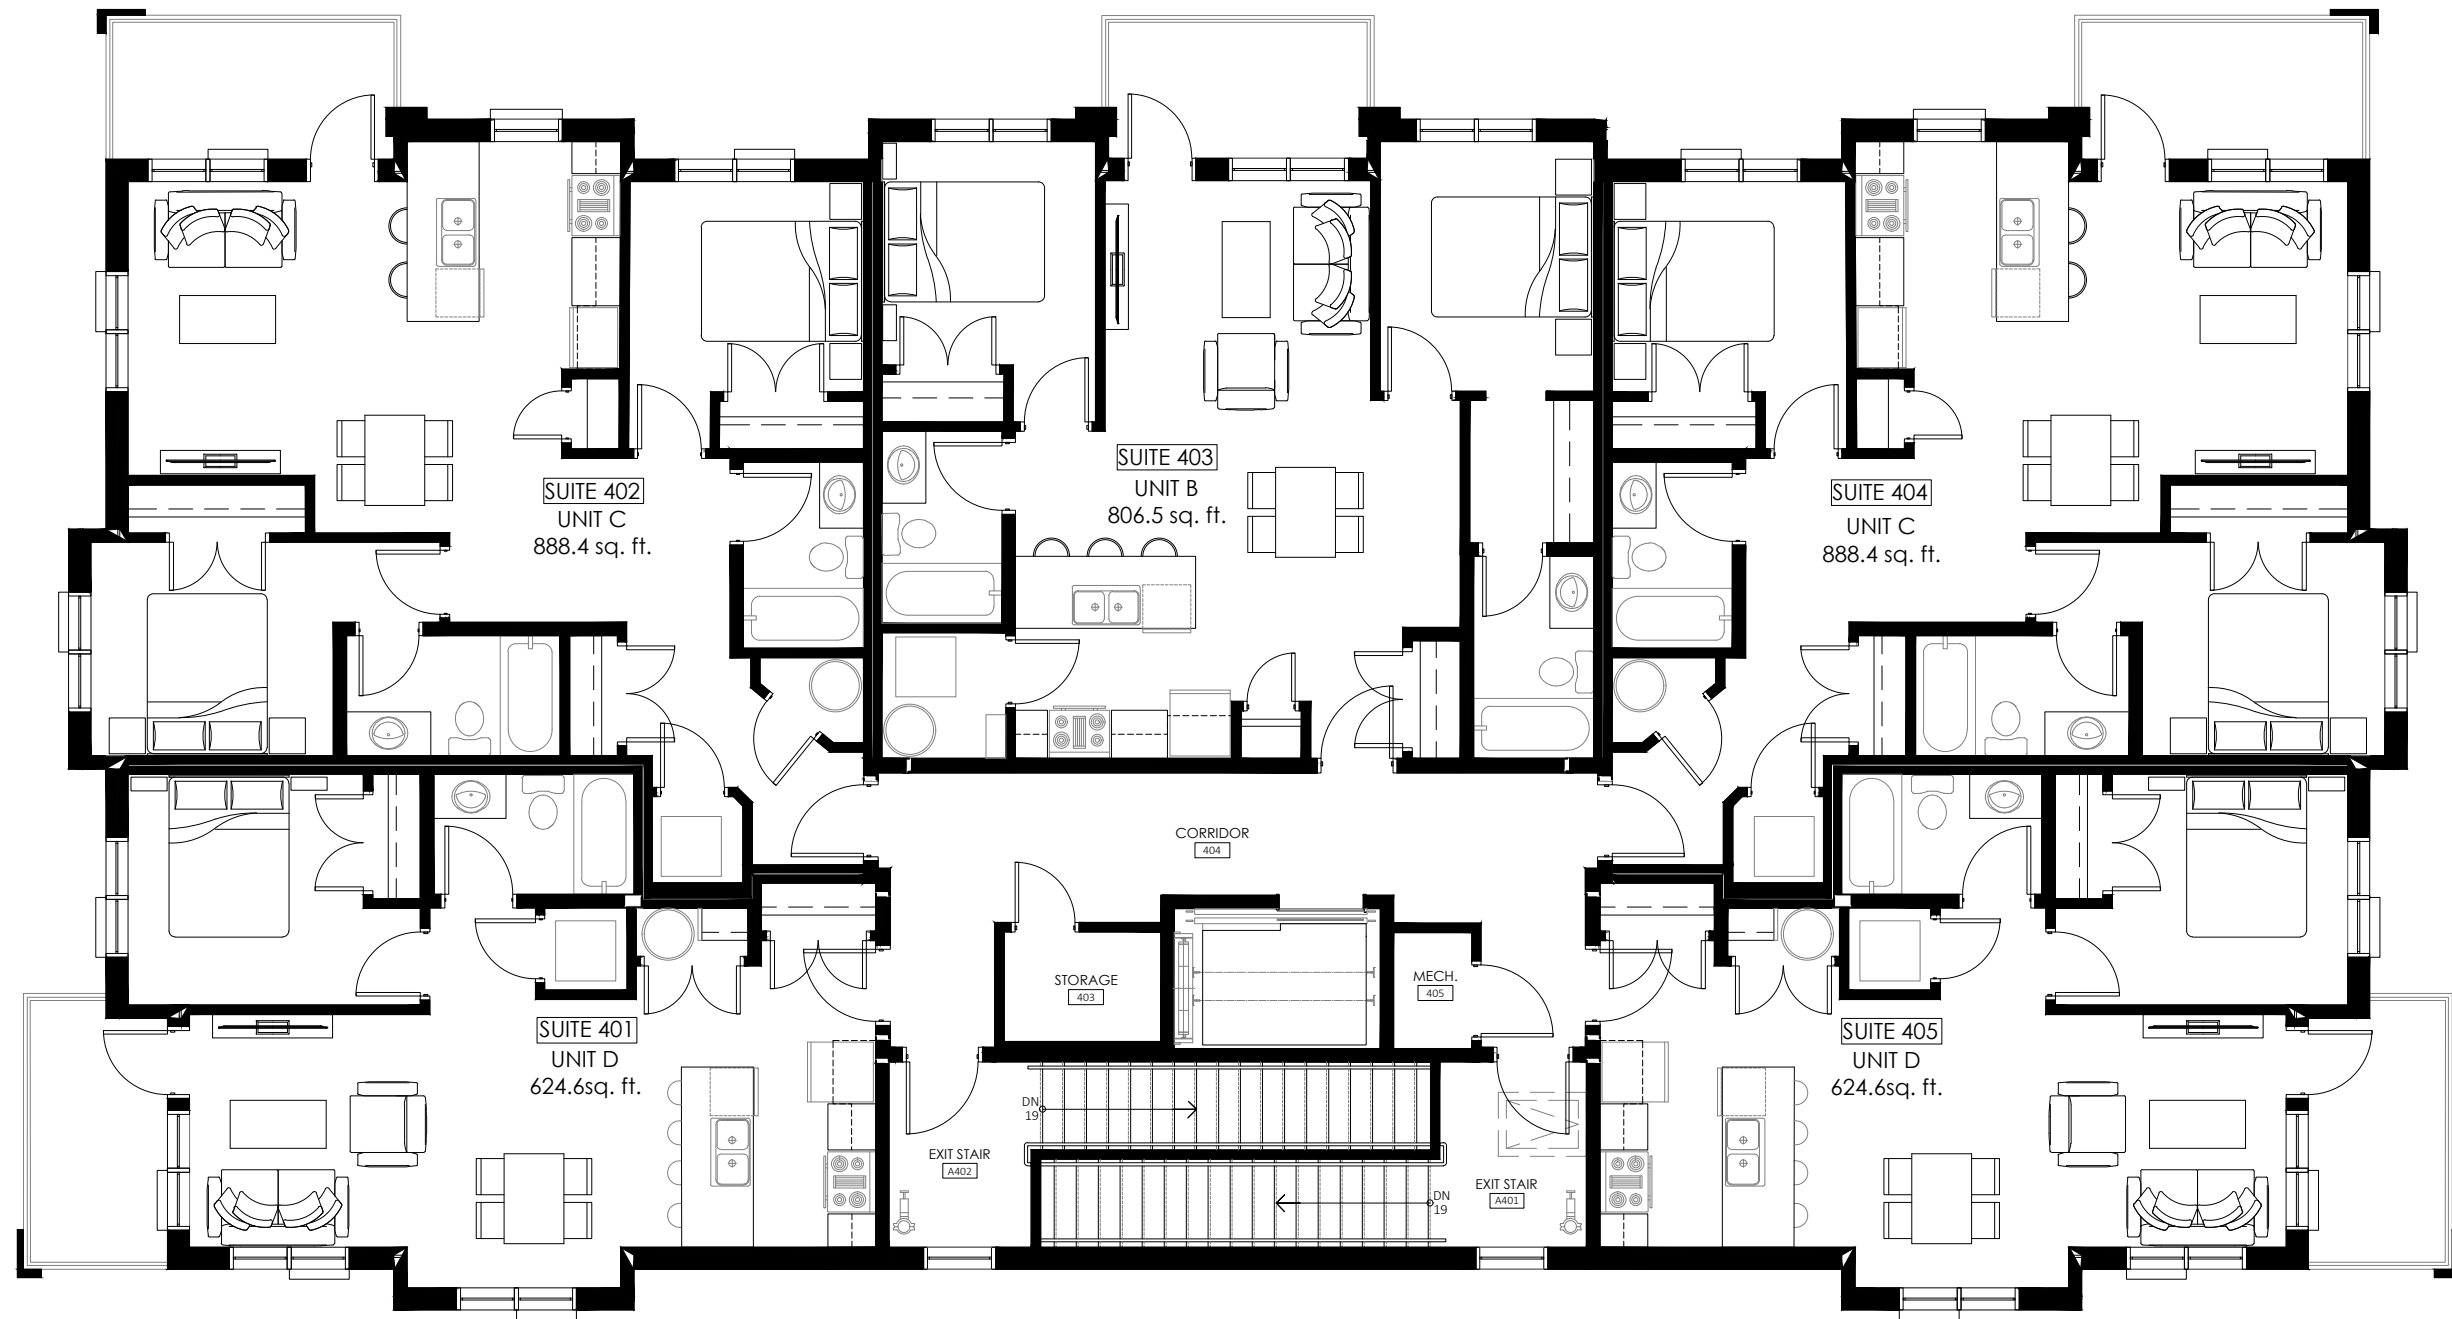

PAVONE

RENTAL COMMUNITIES

BASEMENT 4309 sq. ft.

PAVONE

RENTAL COMMUNITIES

MAIN FLOOR 4423 sq.ft.

PAVONE

RENTAL COMMUNITIES

TYPICAL FLOOR 4440 sq. ft.

PAVONE

RENTAL COMMUNITIES

FOURTH FLOOR 4440 sq.ft.

PAVONE

RENTAL COMMUNITIES

SUITE A 564.4 sq.ft.

PAVONE

RENTAL COMMUNITIES

SUITE B 806.5 sq. ft.

PAVONE

RENTAL COMMUNITIES

SUITE C 888.4 sq.ft.

PAVONE

RENTAL COMMUNITIES

SUITE D 624.6 sq.ft.

PAVONE

RENTAL COMMUNITIES

SUITE E 798 sq.ft.

PAVONE

RENTAL COMMUNITIES

SUITE F 574.4 sq.ft.