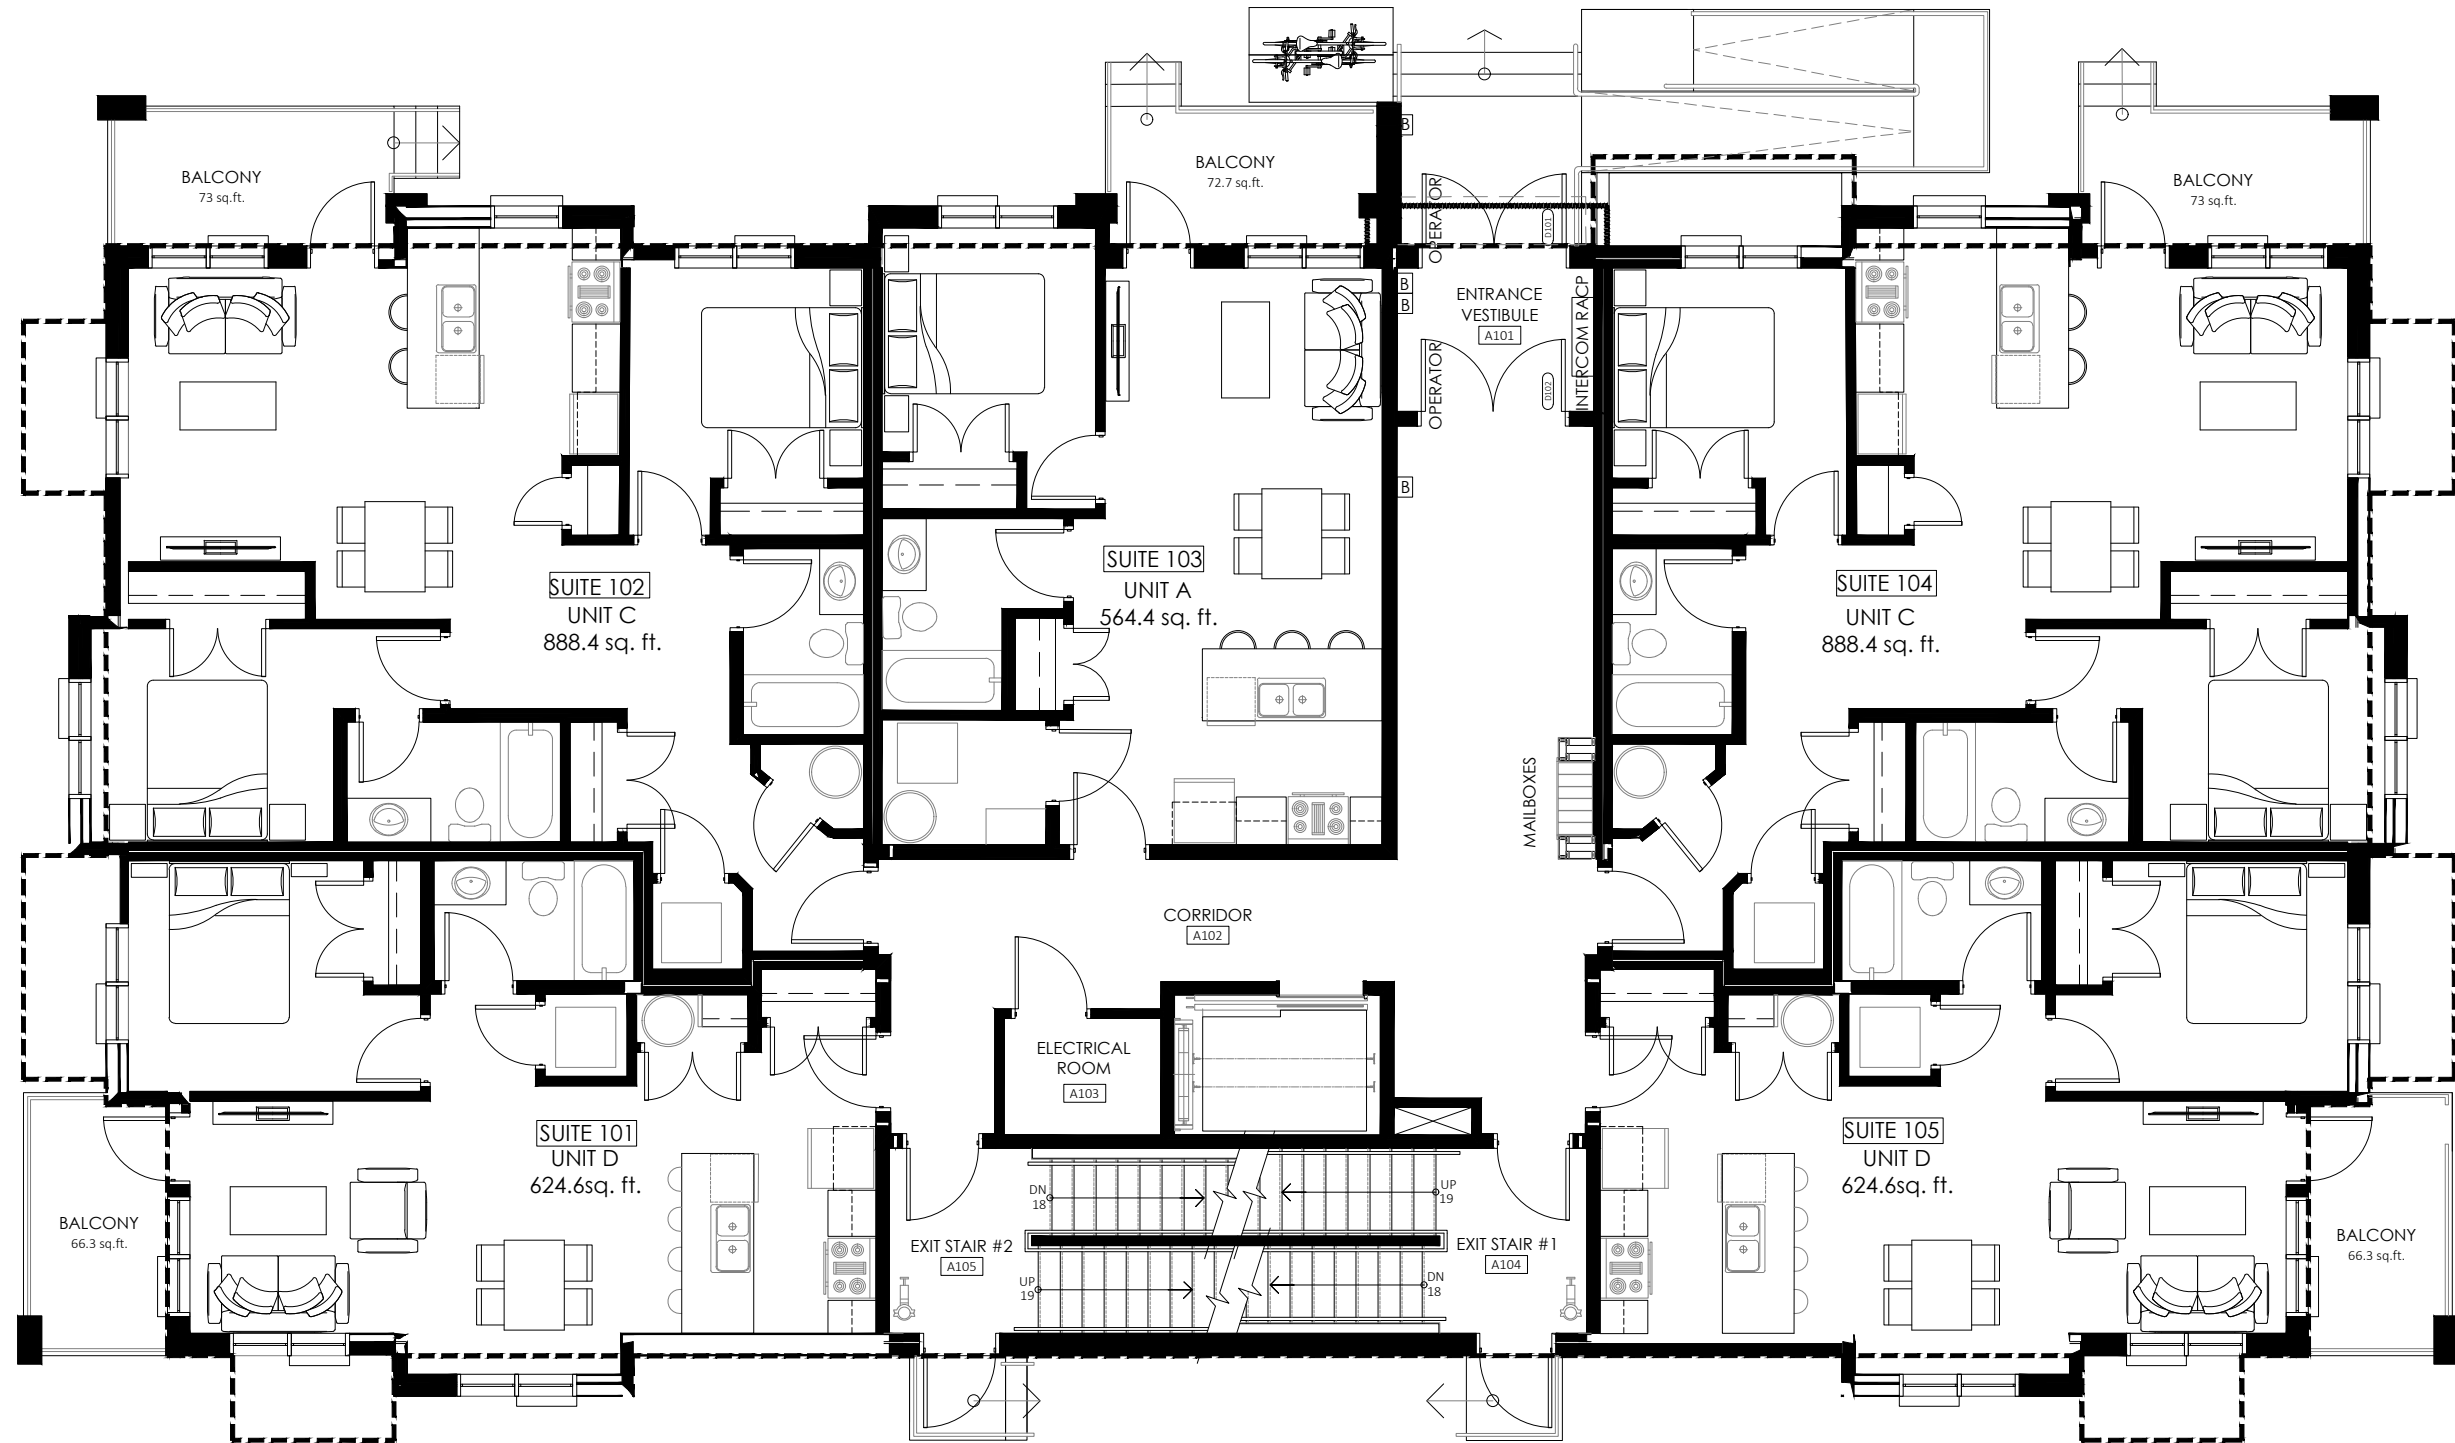

PAVONE

RENTAL COMMUNITIES

BASEMENT 4309 sq. ft.

PAVONE

RENTAL COMMUNITIES

MAIN FLOOR 4423 sq.ft.

PAVONE

RENTAL COMMUNITIES

TYPICAL FLOOR 4440 sq. ft.

PAVONE

RENTAL COMMUNITIES

FOURTH FLOOR 4440 sq.ft.

PAVONE

RENTAL COMMUNITIES

SUITE A 564.4 sq.ft.

PAVONE

RENTAL COMMUNITIES

SUITE B 806.5 sq. ft.

PAVONE

RENTAL COMMUNITIES

SUITE C 888.4 sq.ft.

PAVONE

RENTAL COMMUNITIES

SUITE D 624.6 sq.ft.

PAVONE

RENTAL COMMUNITIES

SUITE E 798 sq.ft.

PAVONE

RENTAL COMMUNITIES

SUITE F 574.4 sq.ft.