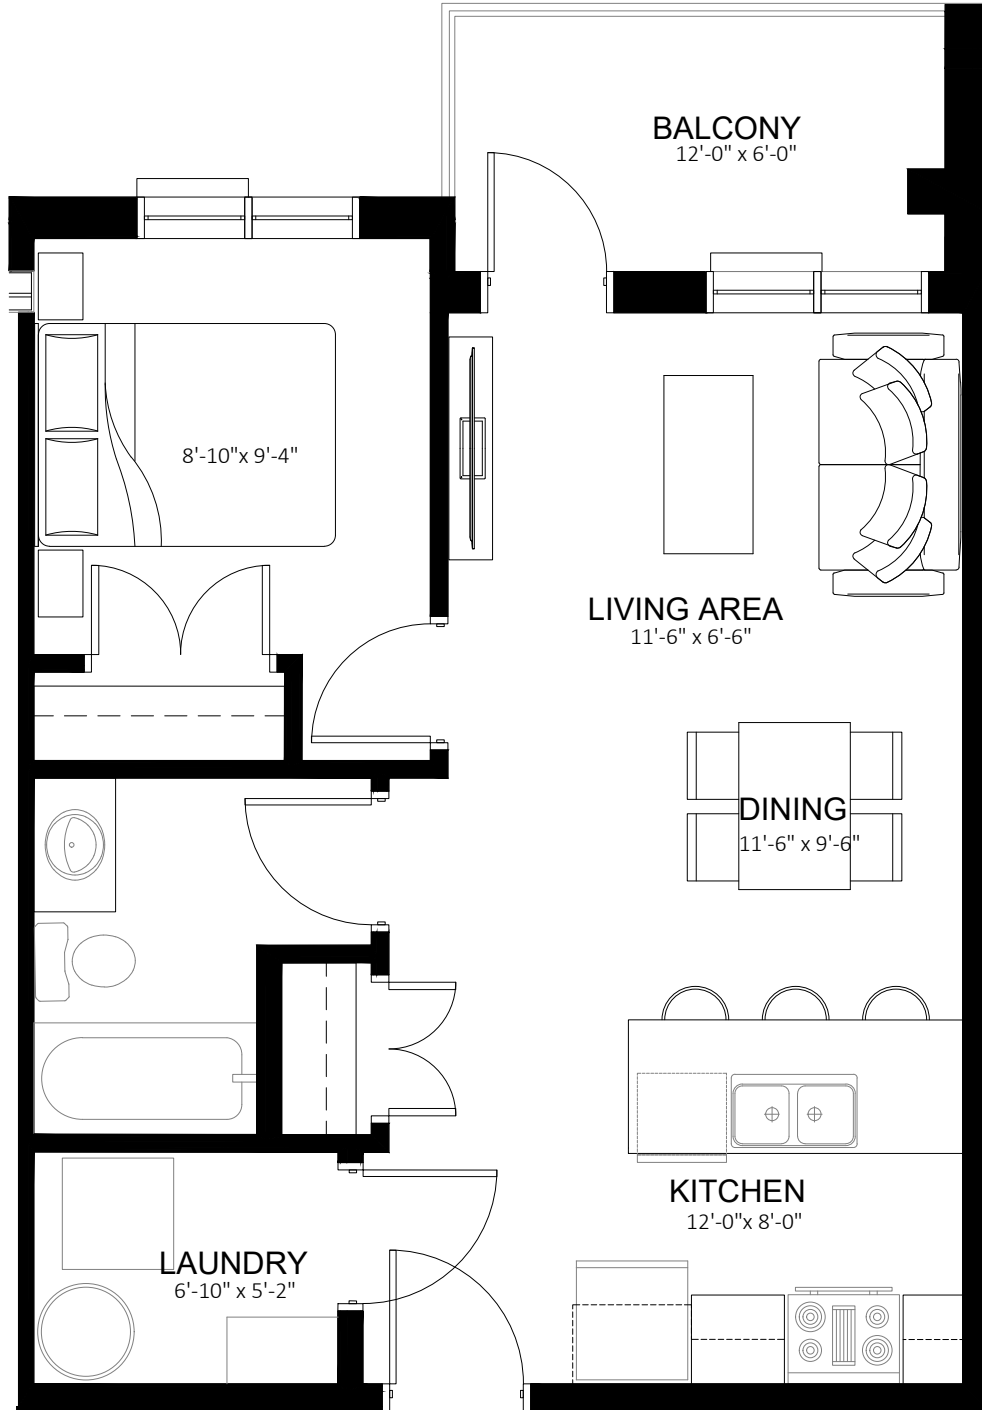

PAVONE

RENTAL COMMUNITIES

BASEMENT 4309 sq. ft.

PAVONE

RENTAL COMMUNITIES

MAIN FLOOR 4423 sq.ft.

PAVONE

RENTAL COMMUNITIES

TYPICAL FLOOR 4440 sq. ft.

PAVONE

RENTAL COMMUNITIES

FOURTH FLOOR 4440 sq.ft.

PAVONE

RENTAL COMMUNITIES

SUITE A 564.4 sq.ft.

PAVONE

RENTAL COMMUNITIES

SUITE B 806.5 sq. ft.

PAVONE

RENTAL COMMUNITIES

SUITE C 888.4 sq.ft.

PAVONE

RENTAL COMMUNITIES

SUITE D 624.6 sq.ft.

PAVONE

RENTAL COMMUNITIES

SUITE E 798 sq.ft.

PAVONE

RENTAL COMMUNITIES

SUITE F 574.4 sq.ft.