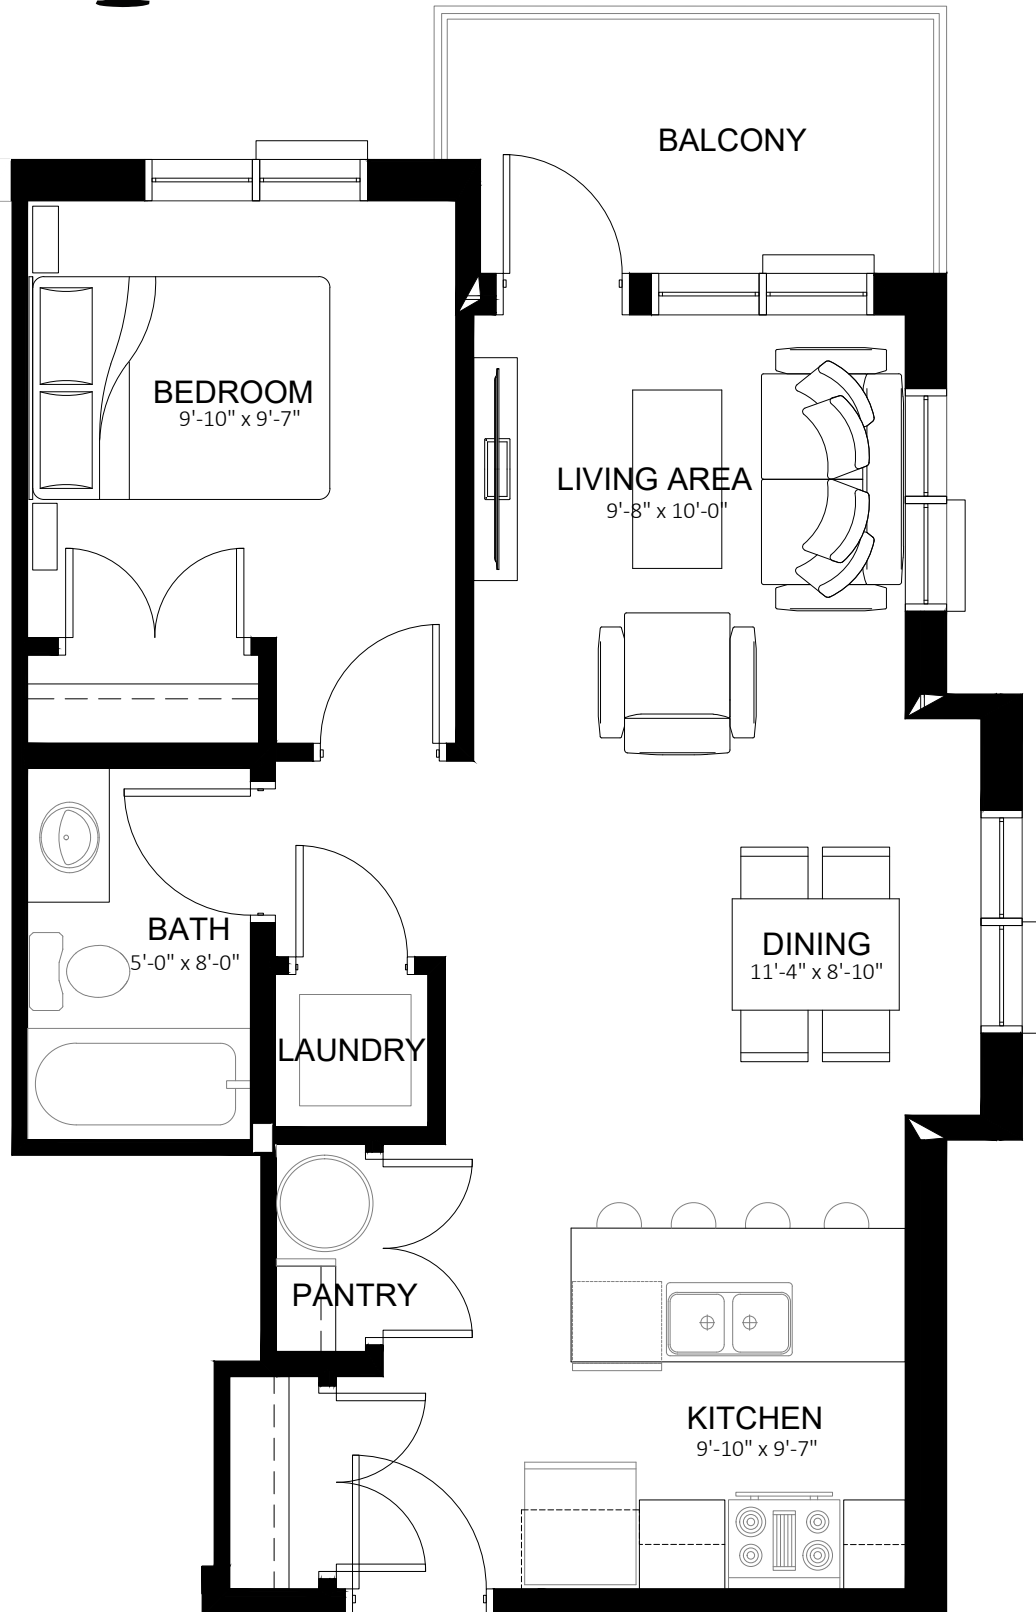

PAVONE

RENTAL COMMUNITIES

BASEMENT 4309 sq. ft.

PAVONE

RENTAL COMMUNITIES

MAIN FLOOR 4423 sq.ft.

PAVONE

RENTAL COMMUNITIES

TYPICAL FLOOR 4440 sq. ft.

PAVONE

RENTAL COMMUNITIES

FOURTH FLOOR 4440 sq.ft.

PAVONE

RENTAL COMMUNITIES

SUITE A 564.4 sq.ft.

PAVONE

RENTAL COMMUNITIES

SUITE B 806.5 sq. ft.

PAVONE

RENTAL COMMUNITIES

SUITE C 888.4 sq.ft.

PAVONE

RENTAL COMMUNITIES

SUITE D 624.6 sq.ft.

PAVONE

RENTAL COMMUNITIES

SUITE E 798 sq.ft.

PAVONE

RENTAL COMMUNITIES

SUITE F 574.4 sq.ft.